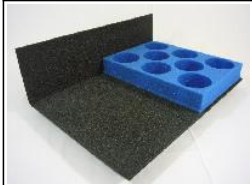

KR TrayGuide

Protect your army with the best tray and case system by KR
Custom create your own trays and case for your army using the KR tray system
Choose from the widest range of custom trays

All pictures show trays relative to a standard sized KR Multicase (1 KRU), 1 standard KR Unit

Half Width Trays (Custom)

32 mm deep tray compartments

IG12

1/3 depth tray - 32mm deep
Holds; 8x PVA Support
MMG/ Support Mortar

WB1

1/3 depth tray - 32mm deep
Holds; 4x PVA Support
MMG/ Support Mortar
and 4x BTR-40 APC/
'Deuce' 2-and-a-half Ton
Truck

WB3

1/3 depth tray - 32mm deep
Holds; 6x M3 Stuart/
BTR-40 APC/ Type 95
HA-GO Light Tank/

Half Width Trays (Custom)

51 mm deep tray compartments

WB4

1/2 depth tray - 51mm deep
Holds; 6x M3 Stuart/
BTR-40 APC/ T-34 Tank/
T-85 Tank/ IS-2 Heavy
Tank/ ISU-122 Tank
Destroyer