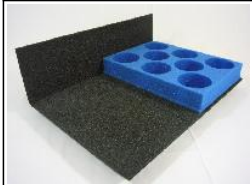

KR TrayGuide

Protect your army with the best tray and case system by KR
Custom create your own trays and case for your army using the KR tray system
Choose from the widest range of custom trays

All pictures show trays relative to a standard sized KR Multicase (1 KRU), 1 standard KR Unit

Half Width Trays (Custom)

32 mm deep tray compartments

IG12

1/3 depth tray - 32mm deep
Holds; 12x MMG Team/
Medium Mortar

WB1

1/3 depth tray - 32mm deep
Holds; 4x MMG Team/
Medium Mortar Team
and 4x 'Deuce' 2-and-a-
half Ton Truck

WB3

1/3 depth tray - 32mm deep
Holds; 6x BA-65
Armoured Car/ BTR-40
APC

Half Width Trays (Custom)

51 mm deep tray compartments

WB4

1/2 depth tray - 51mm deep
Holds; 6x T-34/ T-85/
SU-76 Self Propelled
Gun

Pick & Pluck

Note: Pick & Pluck trays require some modelling skills to create compartments to suit figures, vehicles, etc

32 mm deep tray compartments

D3H

1/3 depth tray - 32mm deep
Holds; 10x 'Deuce'
2-and-a-half Ton Truck