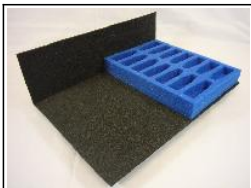

Pre-selected Sets (Custom)

PNT-VAP-A

1 KRU
Holds 84 Vallejo, Army
Painter or Master Series
Paints holds:
Holds 84 Vallejo, Army
Painter or Master Series
Paints
(PT3)

PNT-VAP-B

0.5 KRU
Holds 42 Vallejo, Army
Painter or Master Series
Paints holds:
Holds 42 Vallejo, Army
Painter or Master Series
Paints
(PT3)

Half Width Trays (Custom)

32 mm deep tray compartments

PT3

1/3 depth tray - 32mm
deep
Holds; Holds 14 Vallejo,
Army Painter or Master
Series paints

www.krmulticase.com

KR - soft foam for miniatures, hard cases for soft foam