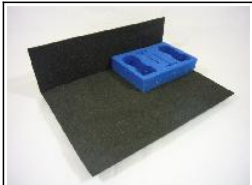

KR TrayGuide

Protect your army with the best tray and case system by KR
Custom create your own trays and case for your army using the KR tray system
Choose from the widest range of custom trays

All pictures show trays relative to a standard sized KR Multicase (1 KRU), 1 standard KR Unit

Mix & Match Trays (Custom)

Where mix & match trays are available simply use 2 equal height sections to create 1 tray. See each section for suggestions
32 mm deep tray compartments

UC2

1/3 depth tray - 32mm deep