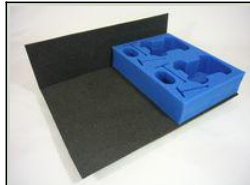

All pictures show trays relative to a standard sized KR Multicase (1 KRU), 1 standard KR Unit

Mix & Match Trays (Custom)

Where mix & match trays are available simply use 2 equal height sections to create 1 tray. See each section for suggestions
51 mm deep tray compartments

UC1

1/2 depth tray - 51mm deep
Holds; 1x Heavy Dropship, 1x Light Dropship/Gunship plus stands

Suggestion: UC1+UC1

1/2 depth tray - 51mm deep
Holds; 2x Heavy Dropships, 2x Light Dropships/Gunships plus stands