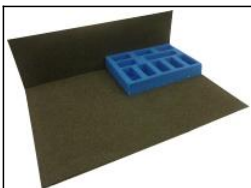

DZC-UC-A

0.5 KRU

United Colonies of Mankind set A holds:
Holds the UCM starter army plus more ! Total capacity is: 3x Medium Dropships, 3x Light Dropships/ Gunships plus flight stands, 10x Heavy Tanks/ Tank Destroyers/ APC, 1x Command Vehicle, 8x Troop bases, 10x Tanks, 4x Scout Buggies, 2x Card decks plus accessories (UC2+UC3, UC30, UC7+UC8)

Mix & Match Trays (Custom)

Where mix & match trays are available simply use 2 equal height sections to create 1 tray. See each section for suggestions
23 mm deep tray compartments

UC5

1/4 depth tray - 23mm deep
Holds; 5x Heavy Tanks/Tank Destroyers/APC, 1x Command Vehicle, 8x Troop bases