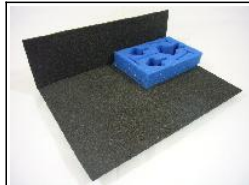

Mix & Match Trays (Custom)

Where mix & match trays are available simply use 2 equal height sections to create 1 tray. See each section for suggestions
32 mm deep tray compartments

UC2

1/3 depth tray - 32mm deep

Holds; 2x Medium Dropships plus stands

UC3

1/3 depth tray - 32mm deep

Holds; 1x Medium Dropship, 3x Light Dropships/Gunships plus stands

UC4

1/3 depth tray - 32mm deep

Holds; 2x Interceptors, 1x Strike Fighter plus stands