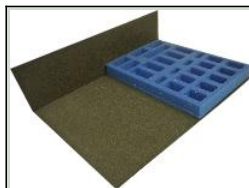

Suggestion: UC5+UC6

1/4 depth tray - 23mm deep
Holds; 5x Heavy Tanks/Tank Destroyers/APC, 1x Command Vehicle, 8x Troop bases, 10x Tanks, 4x Scout Buggies

www.krmulticase.com

KR - soft foam for miniatures, hard cases for soft foam

© Copyright KaiserRushforth Ltd 2004-2016 All rights reserved, see website for details: www.krmulticase.co.uk www.krmulticase.com www.krmulticase.eu