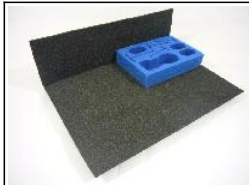

Mix & Match Trays (Custom)

Where mix & match trays are available simply use 2 equal height sections to create 1 tray. See each section for suggestions
32 mm deep tray compartments

UC2

1/3 depth tray - 32mm deep

Holds; 2x Medium Dropships plus stands

UC3

1/3 depth tray - 32mm deep

Holds; 1x Medium Dropship, 3x Light Dropships/Gunships plus stands

UC4

1/3 depth tray - 32mm deep

Holds; 2x Interceptors, 1x Strike Fighter plus stands