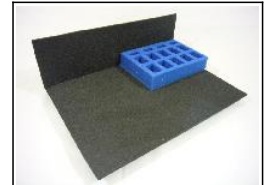

UC8

1/3 depth tray - 32mm deep

Holds; 10x Tanks, 4x Scout Buggies