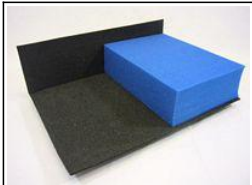

All pictures show trays relative to a standard sized KR Multicase (1 KRU), 1 standard KR Unit

Pick & Pluck

Note: Pick & Pluck trays require some modelling skills to create compartments to suit figures, vehicles, etc
70 mm deep tray compartments