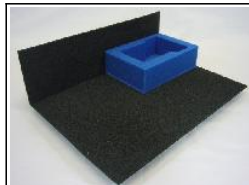

SM3

1/2 depth tray - 51mm deep
Holds; Thousand Sons
1x Vindicator