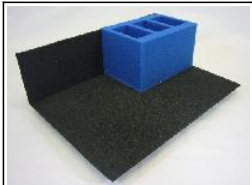

KR TrayGuide

Protect your army with the best tray and case system by KR
Custom create your own trays and case for your army using the KR tray system
Choose from the widest range of custom trays

All pictures show trays relative to a standard sized KR Multicase (1 KRU), 1 standard KR Unit

Mix & Match Trays (Custom)

Where mix & match trays are available simply use 2 equal height sections to create 1 tray. See each section for suggestions
110 mm deep tray compartments

SM11
1 depth tray - 110mm
deep
Holds; Thousand Sons
3x Rhinos