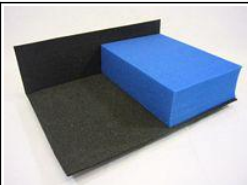

KR TrayGuide

Protect your army with the best tray and case system by KR
Custom create your own trays and case for your army using the KR tray system
Choose from the widest range of custom trays

All pictures show trays relative to a standard sized KR Multicase (1 KRU), 1 standard KR Unit

Half Width Trays (Custom)

70 mm deep tray compartments

SF2

2/3 depth tray - 70mm deep

Holds; 15x Daenerys Targaryen/ Illyrio Mopatis and 4x Dothraki Screammers/ Dothraki Veterans/ Dothraki Outriders/ Screamer Ko/ Jorah Mormont/ Khal Drogo

Pick & Pluck

Note: Pick & Pluck trays require some modelling skills to create compartments to suit figures, vehicles, etc

70 mm deep tray compartments

J5H

2/3 depth tray - 70mm deep

Holds; 8x Dothraki Screammers/ Dothraki Veterans/ Dothraki Outriders/ Screamer Ko/ Outrider Ko/ Jorah Mormont/ Khal Drogo