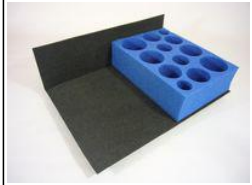

KR TrayGuide

Protect your army with the best tray and case system by KR
Custom create your own trays and case for your army using the KR tray system
Choose from the widest range of custom trays

All pictures show trays relative to a standard sized KR Multicase (1 KRU), 1 standard KR Unit

Half Width Trays (Custom)

70 mm deep tray compartments

BU1

2/3 depth tray - 70mm deep
deep
Holds; 12x medium figures on 30mm, 40mm, or 50mm bases

Pick & Pluck

Note: Pick & Pluck trays require some modelling skills to create compartments to suit figures, vehicles, etc
70 mm deep tray compartments