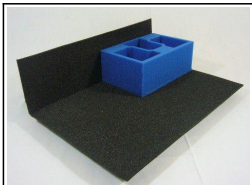

## KR TrayGuide

Protect your army with the best tray and case system by KR  
Custom create your own trays and case for your army using the KR tray system  
Choose from the widest range of custom trays

All pictures show trays relative to a standard sized KR Multicase (1 KRU), 1 standard KR Unit

### Mix & Match Trays (Custom)

Where mix & match trays are available simply use 2 equal height sections to create 1 tray. See each section for suggestions  
70 mm deep tray compartments