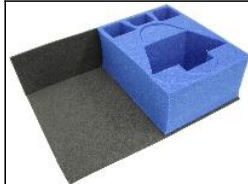

WC4

1 depth tray - 110mm deep
Holds; Holds 1x Exalted Seeker Chariot of Slaanesh and 3 Masque of Slaanesh/ Heralds of Slaanesh

Pick & Pluck

Note: Pick & Pluck trays require some modelling skills to create compartments to suit figures, vehicles, etc

32 mm deep tray compartments