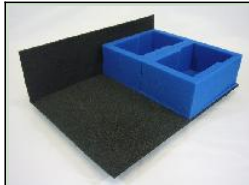

Suggestion:

S14+S14

2/3 depth tray - 70mm deep
Holds; Adepta Sororitas
2x Repressor, or 2x
Exorcist (no organ), or 2x
Immolator (no banner)