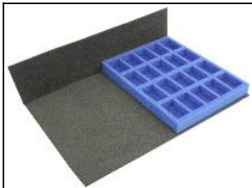

KR TrayGuide

Protect your army with the best tray and case system by KR
Custom create your own trays and case for your army using the KR tray system
Choose from the widest range of custom trays

All pictures show trays relative to a standard sized KR Multicase (1 KRU), 1 standard KR Unit

Mix & Match Trays (Custom)

Where mix & match trays are available simply use 2 equal height sections to create 1 tray. See each section for suggestions
70 mm deep tray compartments

SM7

2/3 depth tray - 70mm deep
Holds; Inquisition 3x
Inquisitor Karamazov

Suggestion:

SM7+SM7
2/3 depth tray - 70mm deep
Holds; Inquisition 6x
Inquisitor Karamazov

Half Width Trays (Custom)

23 mm deep tray compartments

SM57

1/4 depth tray - 23mm deep
Holds; Inquisition 20x
Deathcult Assassins/
Crusaders/ Warrior
Acolytes/ Preacher/
Jokaero Weaponsmith/
Inquisitor Coteaz/
Inquisitor/ Servitors