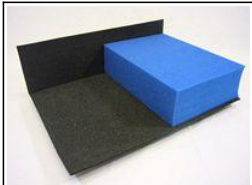

putting
figures first

KR TrayGuide

Protect your army with the best tray and case system by KR
Custom create your own trays and case for your army using the KR tray system
Choose from the widest range of custom trays

All pictures show trays relative to a standard sized KR Multicase (1 KRU), 1 standard KR Unit

Pick & Pluck

Note: Pick & Pluck trays require some modelling skills to create compartments to suit figures, vehicles, etc
70 mm deep tray compartments