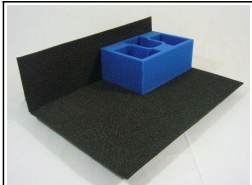

KR TrayGuide

Protect your army with the best tray and case system by KR
Custom create your own trays and case for your army using the KR tray system
Choose from the widest range of custom trays

All pictures show trays relative to a standard sized KR Multicase (1 KRU), 1 standard KR Unit

Mix & Match Trays (Custom)

Where mix & match trays are available simply use 2 equal height sections to create 1 tray. See each section for suggestions
70 mm deep tray compartments

SM7

2/3 depth tray - 70mm deep
Holds; Inquisition 3x
Inquisitor Karamazov