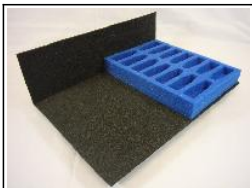

### PNT-MSP-A

1 KRU  
Holds 84 Vallejo, Army  
Painter or Master Series  
Paints holds:  
Holds 84 Vallejo, Army  
Painter or Master Series  
Paints  
(PT3)

### PNT-MSP-B

0.5 KRU  
Holds 42 Vallejo, Army  
Painter or Master Series  
Paints holds:  
Holds 42 Vallejo, Army  
Painter or Master Series  
Paints  
(PT3)

Half Width Trays (Custom)  
32 mm deep tray compartments

### PT3

1/3 depth tray - 32mm  
deep  
Holds; Holds 14 Vallejo,  
Army Painter or Master  
Series paints

[www.krmulticase.com](http://www.krmulticase.com)

KR - soft foam for miniatures, hard cases for soft foam