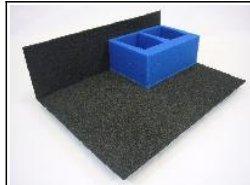

KR TrayGuide

Protect your army with the best tray and case system by KR
Custom create your own trays and case for your army using the KR tray system
Choose from the widest range of custom trays

All pictures show trays relative to a standard sized KR Multicase (1 KRU), 1 standard KR Unit

Mix & Match Trays (Custom)

Where mix & match trays are available simply use 2 equal height sections to create 1 tray. See each section for suggestions
70 mm deep tray compartments

SM7

2/3 depth tray - 70mm deep

Holds; Adeptus
Mechanicus: Skitarii 3x
Kastelan Robots /
Castellax Battle
Automata

SM25

2/3 depth tray - 70mm deep

Holds; Adeptus
Mechanicus: Skitarii 2x
Archmagos Draykavac

Mix & Match Trays (Custom)

Where mix & match trays are available simply use 2 equal height sections to create 1 tray. See each section for suggestions
80 mm deep tray compartments