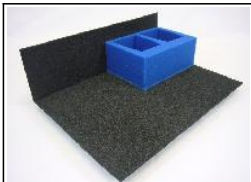

KR TrayGuide

Protect your army with the best tray and case system by KR
Custom create your own trays and case for your army using the KR tray system
Choose from the widest range of custom trays

All pictures show trays relative to a standard sized KR Multicase (1 KRU), 1 standard KR Unit

Mix & Match Trays (Custom)

Where mix & match trays are available simply use 2 equal height sections to create 1 tray. See each section for suggestions
70 mm deep tray compartments

SM25

2/3 depth tray - 70mm deep
Holds; Mechanicum 2x
Archmagos Draykavac

Suggestion:

depth tray - 70mm deep
Holds;

Mix & Match Trays (Custom)

Where mix & match trays are available simply use 2 equal height sections to create 1 tray. See each section for suggestions
80 mm deep tray compartments