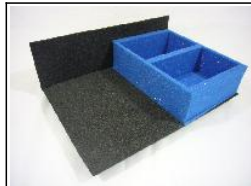

All pictures show trays relative to a standard sized KR Multicase (1 KRU), 1 standard KR Unit

Half Width Trays (Custom)

51 mm deep tray compartments

SM47

1/2 depth tray - 51mm deep
Holds; Mechanicum 15x
Magos Macrotek
Enginseer / Servo
Automata / Mymidon
Secutors / Thallax /
Magos Dominus

Half Width Trays (Custom)

70 mm deep tray compartments

SM27

2/3 depth tray - 70mm deep
Holds; Mechanicum 6x
Vorax Battle Automata

SM28

2/3 depth tray - 70mm deep
Holds; 2x Mechanicum
Terrax Pattern Assault
Drill