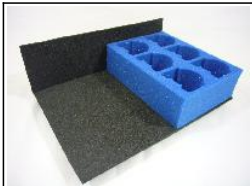

Half Width Trays (Custom)

70 mm deep tray compartments

SM27

2/3 depth tray - 70mm deep
Holds; Mechanicum 6x
Vorax Battle Automata