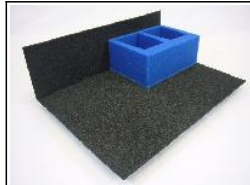

SM25

2/3 depth tray - 70mm deep

Holds; Adeptus
Mechanicus: Cult
Mechanicus 2x
Archmagos Draykavac

Suggestion:

depth tray - 70mm deep
Holds;

Mix & Match Trays (Custom)

Where mix & match trays are available simply use 2 equal height sections to create 1 tray. See each section for suggestions
80 mm deep tray compartments