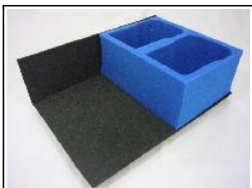

KR TrayGuide

Protect your army with the best tray and case system by KR
Custom create your own trays and case for your army using the KR tray system
Choose from the widest range of custom trays

All pictures show trays relative to a standard sized KR Multicase (1 KRU), 1 standard KR Unit

Half Width Trays (Custom)

70 mm deep tray compartments

SM27

2/3 depth tray - 70mm deep
Holds; Adeptus Titanicus
6x Loyalist Titan Legion
Acastus Knights
Porphyron

Half Width Trays (Custom)

110 mm deep tray compartments