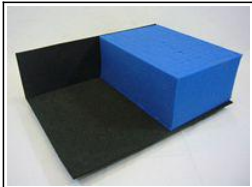

Pick & Pluck

Note: Pick & Pluck trays require some modelling skills to create compartments to suit figures, vehicles, etc
110 mm deep tray compartments

D1H

1 depth tray - 110mm
deep
Holds; Star Wars Legion
Rebel Alliance 5x Snow
Speeder