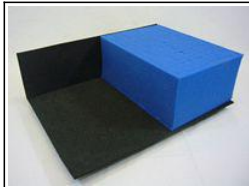

KR TrayGuide

Protect your army with the best tray and case system by KR
Custom create your own trays and case for your army using the KR tray system
Choose from the widest range of custom trays

All pictures show trays relative to a standard sized KR Multicase (1 KRU), 1 standard KR Unit

Pick & Pluck

Note: Pick & Pluck trays require some modelling skills to create compartments to suit figures, vehicles, etc
110 mm deep tray compartments

D1H

1 depth tray - 110mm deep
Holds; Star Wars Legion Imperial 1x AT-ST