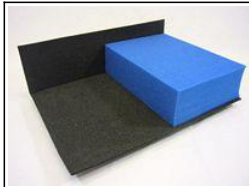

KR TrayGuide

Protect your army with the best tray and case system by KR
Custom create your own trays and case for your army using the KR tray system
Choose from the widest range of custom trays

All pictures show trays relative to a standard sized KR Multicase (1 KRU), 1 standard KR Unit

Pick & Pluck

Note: Pick & Pluck trays require some modelling skills to create compartments to suit figures, vehicles, etc
70 mm deep tray compartments

V5H

2/3 depth tray - 70mm deep

Holds; 6x Khandish Chariots/ Mounted Khandish Kings (Chariot)/ Mounted Khandish Chieftains (Chariot)