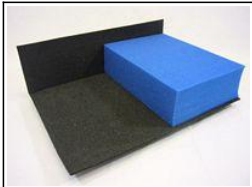

Half Width Trays (Custom)

51 mm deep tray compartments

SM69

1/2 depth tray - 51mm deep

Holds; 10x Mounted
Khandish Chieftains
(Horse)/ Mounted
Khandish Kings (Horse)/
Khandish Horsemen

Half Width Trays (Custom)

70 mm deep tray compartments

SM27

2/3 depth tray - 70mm deep

Holds; 6x Khandish
Chariots/ Mounted
Khandish Kings
(Chariot)/ Mounted
Khandish Chieftains
(Chariot)

www.krmulticase.com

KR - soft foam for miniatures, hard cases for soft foam

KR TrayGuide

Protect your army with the best tray and case system by KR
Custom create your own trays and case for your army using the KR tray system
Choose from the widest range of custom trays

All pictures show trays relative to a standard sized KR Multicase (1 KRU), 1 standard KR Unit

Pick & Pluck

Note: Pick & Pluck trays require some modelling skills to create compartments to suit figures, vehicles, etc
70 mm deep tray compartments

V5H

2/3 depth tray - 70mm deep

Holds; 6x Khandish Chariots/ Mounted Khandish Kings (Chariot)/ Mounted Khandish Chieftains (Chariot)