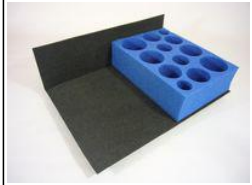

All pictures show trays relative to a standard sized KR Multicase (1 KRU), 1 standard KR Unit

Half Width Trays (Custom)

70 mm deep tray compartments

BU1

2/3 depth tray - 70mm deep
deep
Holds; 12x medium figures on 30mm, 40mm, or 50mm bases

Pick & Pluck

Note: Pick & Pluck trays require some modelling skills to create compartments to suit figures, vehicles, etc
70 mm deep tray compartments

V5H

2/3 depth tray - 70mm deep
deep
Holds; Up to 12x medium or large figures on 40mm and 50mm bases