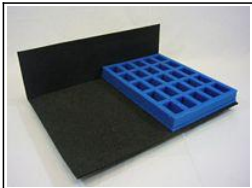

Half Width Troop Trays

23 mm deep tray compartments

M4H

1/4 depth tray - 23mm deep
Holds; Holds 25 small models