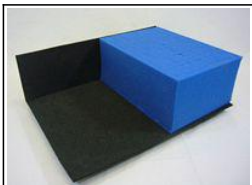

V1H

1 depth tray - 110mm deep

Holds; Ironweld Arsenal
3x Steamtank or 6x
Gryobomber/ Gyrocopter
(on stand)

www.krmulticase.com

KR - soft foam for miniatures, hard cases for soft foam