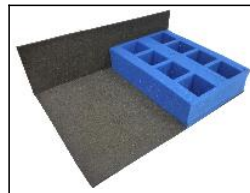

Half Width Trays (Custom)

23 mm deep tray compartments

SM57

1/4 depth tray - 23mm deep
Holds; 20x Vampire Lords on Foot

Half Width Trays (Custom)

32 mm deep tray compartments

WC1

1/3 depth tray - 32mm deep
Holds; 5x Blood Knights

Half Width Trays (Custom)

51 mm deep tray compartments

D2H

1/2 depth tray - 51mm deep
Holds; 15x Fell Bats

SM47

1/2 depth tray - 51mm deep
Holds; 15x Fell Bats

WB4

1/2 depth tray - 51mm deep
Holds; 6x Vargheists

WM10

1/2 depth tray - 51mm deep
Holds; 5x Vampire Lords (Tall Poses)

www.krmulticase.com

KR - soft foam for miniatures, hard cases for soft foam

© Copyright KaiserRushforth Ltd 2004-2016 All rights reserved, see website for details: www.krmulticase.co.uk www.krmulticase.com www.krmulticase.eu