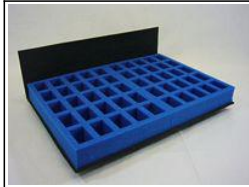

All pictures show trays relative to a standard sized KR Multicase (1 KRU), 1 standard KR Unit

Full Width Troop Trays

32 mm deep tray compartments

F3T

1/3 depth tray - 32mm deep
Holds; Moonclan Grots
36x Grot Fanatics/ Grot
Squig Hoppers/ Fungoid
Cave-Shaman Snazzgar
Stinkmullett