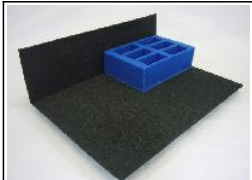

KR TrayGuide

Protect your army with the best tray and case system by KR
Custom create your own trays and case for your army using the KR tray system
Choose from the widest range of custom trays

All pictures show trays relative to a standard sized KR Multicase (1 KRU), 1 standard KR Unit

Mix & Match Trays (Custom)

Where mix & match trays are available simply use 2 equal height sections to create 1 tray. See each section for suggestions
51 mm deep tray compartments

SM4

1/2 depth tray - 51mm deep
Holds; Legions of
Nagash 6x Direwolves