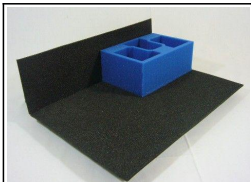

## KR TrayGuide

Protect your army with the best tray and case system by KR  
Custom create your own trays and case for your army using the KR tray system  
Choose from the widest range of custom trays

All pictures show trays relative to a standard sized KR Multicase (1 KRU), 1 standard KR Unit

### Mix & Match Trays (Custom)

Where mix & match trays are available simply use 2 equal height sections to create 1 tray. See each section for suggestions  
70 mm deep tray compartments