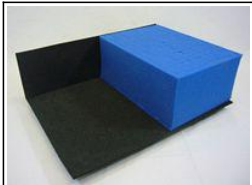

Pick & Pluck

Note: Pick & Pluck trays require some modelling skills to create compartments to suit figures, vehicles, etc
110 mm deep tray compartments

D1H

1 depth tray - 110mm
deep
Holds; 6x Everchosen
Varanguard