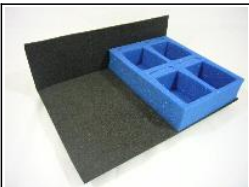

KR TrayGuide

Protect your army with the best tray and case system by KR
Custom create your own trays and case for your army using the KR tray system
Choose from the widest range of custom trays

All pictures show trays relative to a standard sized KR Multicase (1 KRU), 1 standard KR Unit

Half Width Trays (Custom)

32 mm deep tray compartments

SM58

1/3 depth tray - 32mm deep

Holds: Forgebane 20x
Necron Immortals/
Deathmarks/ Lychguard/
Triach Praetorians

Half Width Trays (Custom)

51 mm deep tray compartments

NE19

1/2 depth tray - 51mm deep

Holds: Forgebane 4x
Canoptek Wraiths (for
wraiths with magnetised
weapons, or weapons
modelled close to torso)

Half Width Trays (Custom)

70 mm deep tray compartments

WM11

2/3 depth tray - 70mm deep

All pictures show trays relative to a standard sized KR Multicase (1 KRU), 1 standard KR Unit

Half Width Trays (Custom)

110 mm deep tray compartments

NE14P14

1 depth tray - 110mm deep
Holds: Forgebane 4x
Canoptek Wraiths