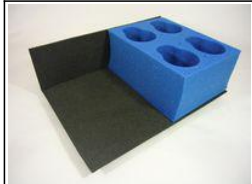

Holds: Forgebane 8x
Necron Cryptek with
Canoptek Cloak/ 4x
Canoptek Wraiths

www.krmulticase.com

KR - soft foam for miniatures, hard cases for soft foam

KR TrayGuide

Protect your army with the best tray and case system by KR
Custom create your own trays and case for your army using the KR tray system
Choose from the widest range of custom trays

All pictures show trays relative to a standard sized KR Multicase (1 KRU), 1 standard KR Unit

Half Width Trays (Custom)

110 mm deep tray compartments

NE14P14

1 depth tray - 110mm deep
Holds: Forgebane 4x
Canoptek Wraiths