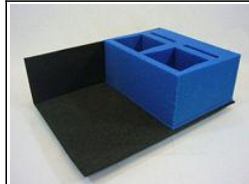

All pictures show trays relative to a standard sized KR Multicase (1 KRU), 1 standard KR Unit

Half Width Trays (Custom)

110 mm deep tray compartments

NE14P14

1 depth tray - 110mm deep
Holds: Forgebane 4x
Canoptek Wraiths

NE18

1 depth tray - 110mm deep
Holds: Forgebane 5x
Canoptek Wraiths

SM17P17

1 depth tray - 110mm deep
Holds: Forgebane 2x
Necron Canoptek Wraiths

Pick & Pluck

Note: Pick & Pluck trays require some modelling skills to create compartments to suit figures, vehicles, etc