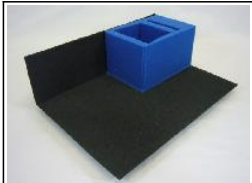

KR TrayGuide

Protect your army with the best tray and case system by KR
Custom create your own trays and case for your army using the KR tray system
Choose from the widest range of custom trays

All pictures show trays relative to a standard sized KR Multicase (1 KRU), 1 standard KR Unit

Mix & Match Trays (Custom)

Where mix & match trays are available simply use 2 equal height sections to create 1 tray. See each section for suggestions
110 mm deep tray compartments

SM17

1 depth tray - 110mm deep