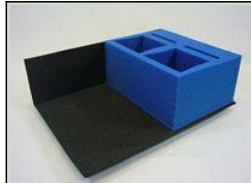

Suggestion:

SM17+SM17

1 depth tray - 110mm deep

Holds; Forgebane 2x
Mechanicus Knight
Armiger Warglaives