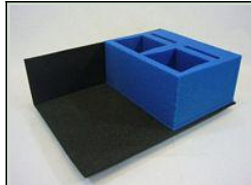

Suggestion:

SM17+SM17

1 depth tray - 110mm deep

Holds; Forgebane 2x
Mechanicus Knight
Armiger Warglaive and
2x Necron Canoptek
Wraith