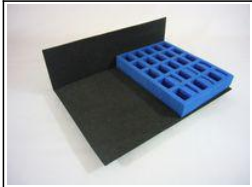

BB1
1/4 depth tray - 23mm
deep
Holds; 15 players on
25mm bases plus 6
larger size players

www.krmulticase.com

KR - soft foam for miniatures, hard cases for soft foam

© Copyright KaiserRushforth Ltd 2004-2016 All rights reserved, see website for details: www.krmulticase.co.uk www.krmulticase.com www.krmulticase.eu

Half Width Trays (Custom)

32 mm deep tray compartments

BB2

1/3 depth tray - 32mm deep
Holds; 15 players on 25mm bases, plus a combination of 6 players on 40mm bases or 25mm bases in larger compartments.

Pick & Pluck