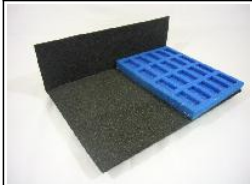

KR TrayGuide

Protect your army with the best tray and case system by KR
Custom create your own trays and case for your army using the KR tray system
Choose from the widest range of custom trays

All pictures show trays relative to a standard sized KR Multicase (1 KRU), 1 standard KR Unit

Half Width Trays (Custom)

18 mm deep tray compartments

N610H

1/5 depth tray - 18mm deep
Holds; 20 Infantry Stands (Strips)

Q610H

1/5 depth tray - 18mm deep
Holds; 42 Infantry Stands (Classic Squares)

Full Width Trays (Custom)

18 mm deep tray compartments

N610T

1/5 depth tray - 18mm deep
Holds; 40 Infantry Stands (Strips)

Q610T

1/5 depth tray - 18mm deep
Holds; 84 Infantry Stands (Classic Squares)

Pick & Pluck

Note: Pick & Pluck trays require some modelling skills to create compartments to suit figures, vehicles, etc