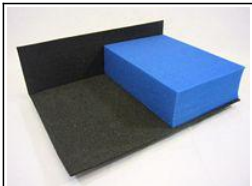

V5H

2/3 depth tray - 70mm deep

Holds; Daemons of Chaos 12 Seekers