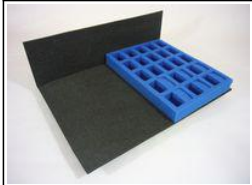

KR TrayGuide

Protect your army with the best tray and case system by KR
Custom create your own trays and case for your army using the KR tray system
Choose from the widest range of custom trays

All pictures show trays relative to a standard sized KR Multicase (1 KRU), 1 standard KR Unit

Half Width Trays (Custom)

23 mm deep tray compartments

BB1

1/4 depth tray - 23mm deep
Holds; 15 players on 25mm bases plus 6 larger size players

DB1

1/4 depth tray - 23mm deep
Holds; 21 players/MVPs/ Cheerleaders/Coaches plus room for cards/counters/dice etc

Half Width Trays (Custom)

32 mm deep tray compartments

BB2

1/3 depth tray - 32mm deep
Holds; 15 players on 25mm bases, plus a combination of 6 players on 40mm bases or 25mm bases in larger compartments.

DB2