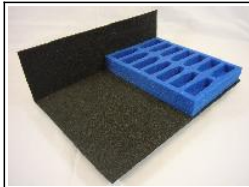

PNT-Combo-A

1 KRU
Holds 42 Vallejo, Army Painter or Master Series Paints plus 54 GW, Coat D'arms or Foundry paint pots holds:
Holds 42 Vallejo, Army Painter or Master Series Paints plus 54 GW, Coat D'arms or Foundry paint pots
(PT2, PT3)

Half Width Trays (Custom)
32 mm deep tray compartments

PT2

1/3 depth tray - 32mm deep
Holds; Holds 18 GW, Coat D'arms or Foundry paint pots

PT3

1/3 depth tray - 32mm deep
Holds; Holds 14 Vallejo, Army Painter or Master Series paints