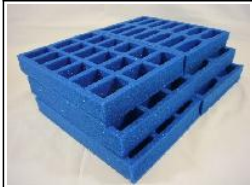

KR TrayGuide

Protect your army with the best tray and case system by KR
Custom create your own trays and case for your army using the KR tray system
Choose from the widest range of custom trays

All pictures show trays relative to a standard sized KR Multicase (1 KRU), 1 standard KR Unit
Pre-selected Sets (Custom)

PNT-Combo-A

1 KRU
Holds 42 Vallejo, Army Painter or Master Series Paints plus 54 GW, Coat D'arms or Foundry paint pots holds:
Holds 42 Vallejo, Army Painter or Master Series Paints plus 54 GW, Coat D'arms or Foundry paint pots
(PT2, PT3)

Half Width Trays (Custom)
32 mm deep tray compartments

PT2

1/3 depth tray - 32mm deep
Holds; Holds 18 GW, Coat D'arms or Foundry paint pots

PT3

1/3 depth tray - 32mm deep
Holds; Holds 14 Vallejo, Army Painter or Master Series paints