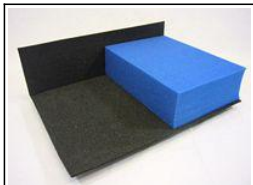

KR TrayGuide

Protect your army with the best tray and case system by KR
Custom create your own trays and case for your army using the KR tray system
Choose from the widest range of custom trays

All pictures show trays relative to a standard sized KR Multicase (1 KRU), 1 standard KR Unit

Half Width Trays (Custom)

70 mm deep tray compartments

BU1

2/3 depth tray - 70mm deep
deep
Holds; 12x The Cult of Yurei figures from 30mm base to 50mm base

Pick & Pluck

Note: Pick & Pluck trays require some modelling skills to create compartments to suit figures, vehicles, etc
70 mm deep tray compartments

V5H

2/3 depth tray - 70mm deep
deep
Holds; Up to 12x medium or large figures on 40mm and 50mm bases

Half Width Troop Trays

32 mm deep tray compartments

F3H

1/3 depth tray - 32mm deep
deep
Holds; 18x The Cult of Yurei figures on 30mm bases