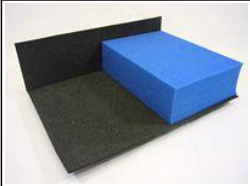

V5H

2/3 depth tray - 70mm deep

Holds; 6x Brute Drones/
2x Abominations

www.krmulticase.com

KR - soft foam for miniatures, hard cases for soft foam