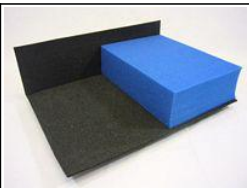

All pictures show trays relative to a standard sized KR Multicase (1 KRU), 1 standard KR Unit

Half Width Trays (Custom)

70 mm deep tray compartments

WM11

2/3 depth tray - 70mm deep
deep
Holds; Gregor Clegane
(On Horse) (space for 7
more models on the
cavalry base)

Pick & Pluck

Note: Pick & Pluck trays require some modelling skills to create compartments to suit figures, vehicles, etc

70 mm deep tray compartments

J5H

2/3 depth tray - 70mm deep
deep
Holds; Gregor Clegane
(On Horse) (space for 7
more models on the
cavalry base)