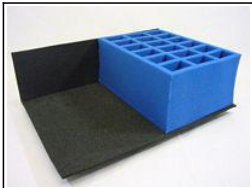

Half Width Troop Trays

110 mm deep tray compartments

F1H

1 depth tray - 110mm
deep
Holds; Bretonnia 18
knights (pike upwards) /
Grail knights

www.krmulticase.com

KR - soft foam for miniatures, hard cases for soft foam

© Copyright KaiserRushforth Ltd 2004-2016 All rights reserved, see website for details: www.krmulticase.co.uk www.krmulticase.com www.krmulticase.eu

putting
figures first