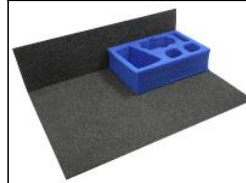

AR57

1/2 depth tray - 51mm deep

Holds; Gladiator Class Star Destroyer, Small Flight Stand (Base and Peg), Movement Dials, Tokens / Dice