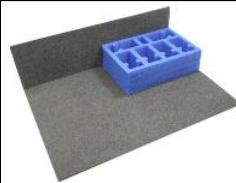

All pictures show trays relative to a standard sized KR Multicase (1 KRU), 1 standard KR Unit

Mix & Match Trays (Custom)

Where mix & match trays are available simply use 2 equal height sections to create 1 tray. See each section for suggestions
51 mm deep tray compartments

AR51

1/2 depth tray - 51mm deep

Holds; Large Cards / 2x Medium Flight Stand Base, Movement Dials, Tokens, Dice

AR53

1/2 depth tray - 51mm deep

Holds; CR90 Corvette, Nebulon-B Frigate, Large Cards / 4x Small Flight Stand (Bases & Peg), Movement Dials,