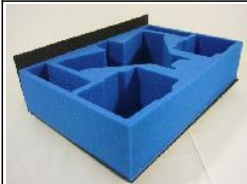

All pictures show trays relative to a standard sized KR Multicase (1 KRU), 1 standard KR Unit

Full Width Trays (Custom)

80 mm deep tray compartments

IG11

3/4 depth tray - 80mm deep
Holds; Astra Militarum Valkyrie or Vendetta or Vulture, Flight stand, 2 Chimera / Leman Russ, 2 HWT and 2 Sentinels or 2 more HWT