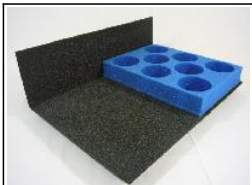

Half Width Trays (Custom)

32 mm deep tray compartments

IG12

1/3 depth tray - 32mm deep

Holds; Astra Militarum 8x Heavy Weapons Teams